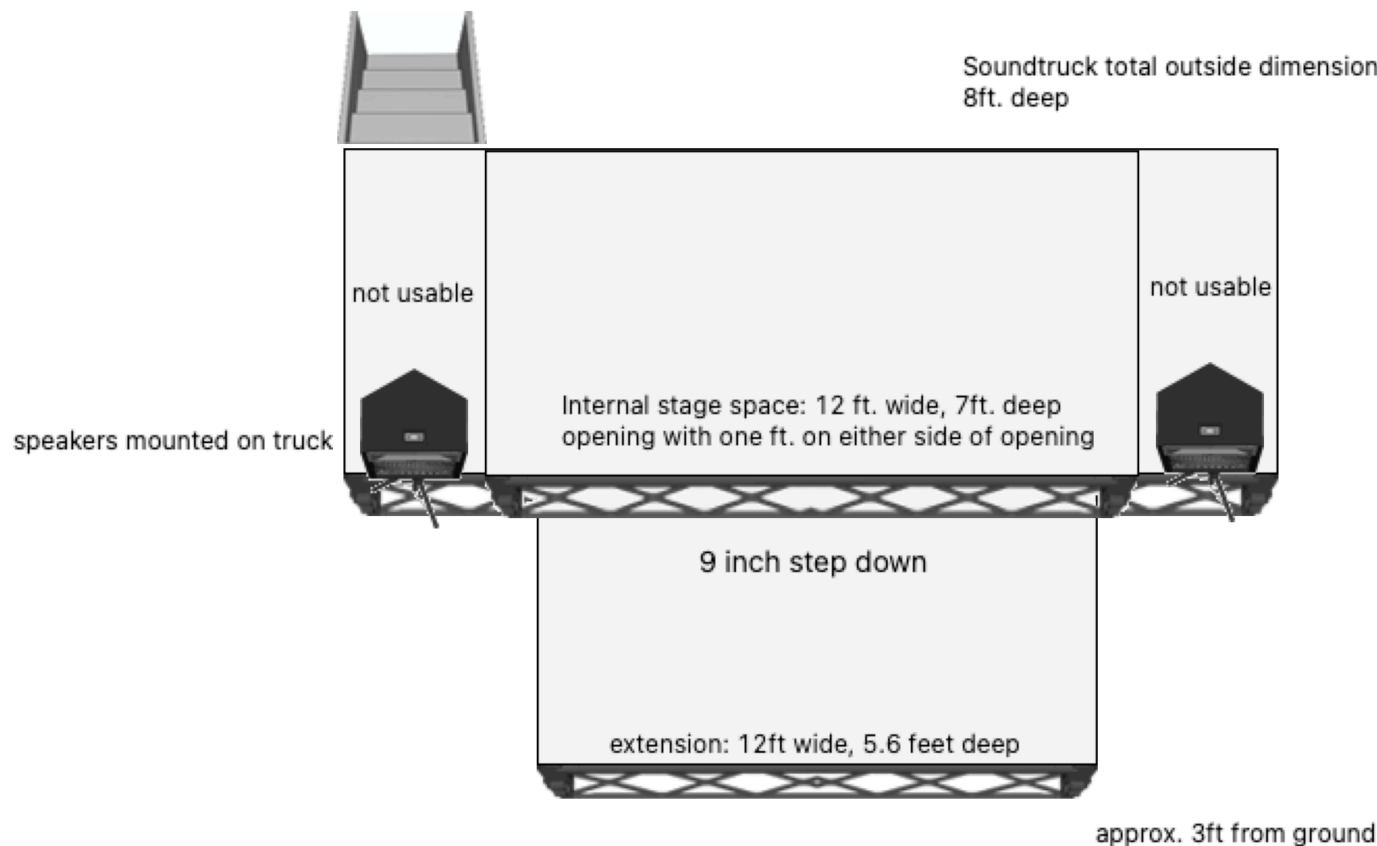

SOUNDSTRUCK NW

Stairs to enter upstage right

Soundtruck total outside dimensions are 20ft long, 8ft. deep

areas marked "not usable" are areas of the sound truck that are not visible to the audience.